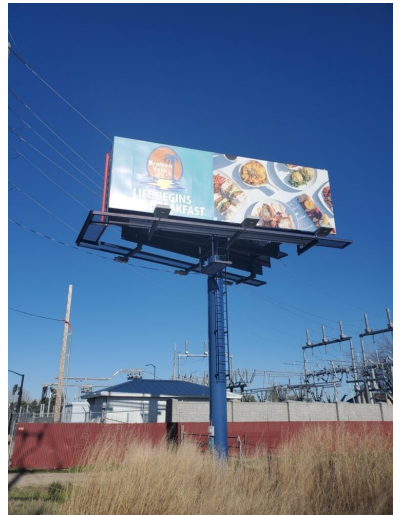

SIGN #
04R

BILLBOARDS MAKE A

BIG IMPRESSION!

**OUTDOOR ADVERTISING BILLBOARDS
IN BOISE, MERIDIAN, NAMPA,
FRUITLAND & PAYETTE, IDAHO**

Situated as you approach the intersection of Franklin Rd & Black Cat Rd, this sign reads to the "going home" traffic pattern on this secondary east west artery. Primarily residential and commercial traffic.

FRANKLIN RD & BLACK CAT RD, MERIDIAN, ID

SIGN #: 04R

ILLUMINATED: YES

WEEKLY IMPRESSIONS: 68,732

SIZE: 10' X 30'

SIGN FACING: EAST / RIGHT

LAT/LONG: 43.604917, -116.453183

**INTERESTED IN OUR SERVICES?
WE'RE HERE TO HELP!**