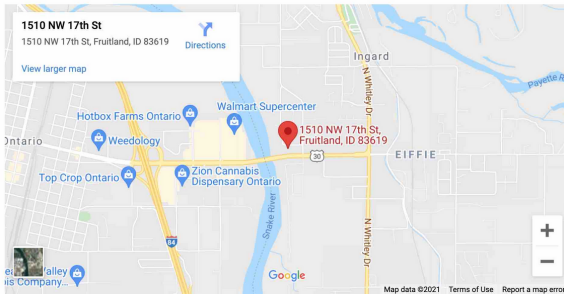

SIGN #
37L

BILLBOARDS MAKE A

BIG IMPRESSION!

**OUTDOOR ADVERTISING BILLBOARDS
IN BOISE, MERIDIAN, NAMPA,
FRUITLAND & PAYETTE, IDAHO**

This sign is situated right on the state border on the major West/East artery between Fruitland and Ontario. It reads to traffic heading out of Ontario. Heavy retail, commercial, and restaurant.

1475 NW 16TH STREET, FRUITLAND, ID

SIGN #: 37L

ILLUMINATED: YES

WEEKLY IMPRESSIONS: 61,574

SIZE: 10' X 30'

SIGN FACING: **WEST / LEFT**

LAT/LONG: 44.025479,-116.932859

**INTERESTED IN OUR SERVICES?
WE'RE HERE TO HELP!**