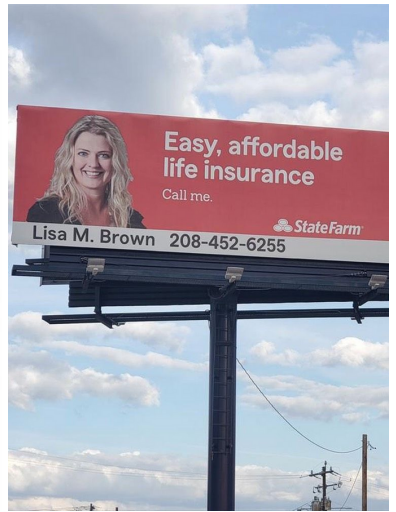

SIGN #
37L

BILLBOARDS MAKE A

BIG IMPRESSION!

**OUTDOOR ADVERTISING BILLBOARDS
IN BOISE, MERIDIAN, NAMPA,
FRUITLAND & PAYETTE, IDAHO**

This sign is situated right on the state border on the major West/East artery between Fruitland and Ontario. It reads to traffic heading out of Ontario. Heavy retail, commercial, and restaurant.

1475 NW 16TH STREET, FRUITLAND, ID

SIGN #: 37L

ILLUMINATED: YES

WEEKLY IMPRESSIONS: 61,574

SIZE: 10' X 30'

SIGN FACING: **WEST / LEFT**

LAT/LONG: 44.025479,-116.932859

**INTERESTED IN OUR SERVICES?
WE'RE HERE TO HELP!**