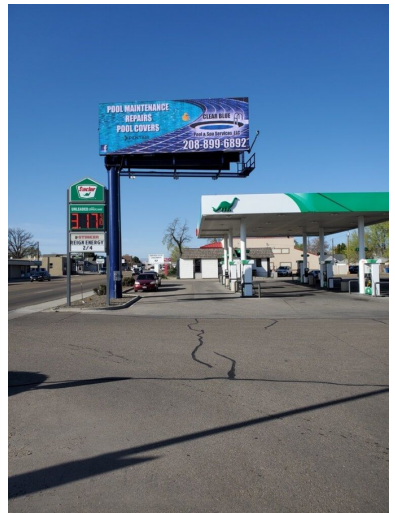

SIGN #
36R

BILLBOARDS MAKE A

BIG IMPRESSION!

**OUTDOOR ADVERTISING BILLBOARDS
IN BOISE, MERIDIAN, NAMPA,
FRUITLAND & PAYETTE, IDAHO**

Excellent right-hand read for local traffic. This is the primary route into south Nampa. Heavy retail and restaurants.

803 12TH AVE S, NAMPA ID

SIGN #: 36R

SIZE: 10' X 30'

SIGN TYPE: DIGITAL

SIGN FACING: NORTH / RIGHT

WEEKLY IMPRESSIONS: 111,741 PER SPOT

LAT/LONG: 43.573397,-116.566964

**INTERESTED IN OUR SERVICES?
WE'RE HERE TO HELP!**