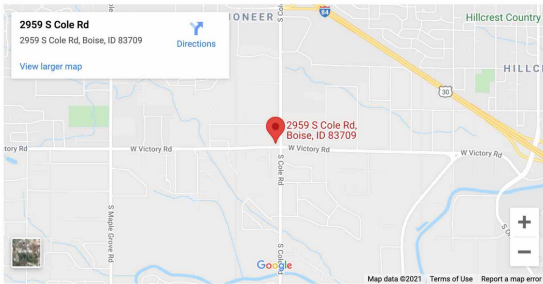

canyon
Outdoor Media

SIGN #

02R

(208) 938-8880

BILLBOARDS MAKE A

BIG IMPRESSION!

**OUTDOOR ADVERTISING BILLBOARDS
IN BOISE, MERIDIAN, NAMPA,
FRUITLAND & PAYETTE, IDAHO**

This sign reads to the "coming home traffic flow" as commuters exit the 184 freeway. Cole Rd is the main artery feeding the southeast Boise neighborhoods.

COLE RD & VICTORY RD, BOISE ID

SIGN #: 02R

ILLUMINATED: YES

WEEKLY IMPRESSIONS: 60,751

SIZE: 10' X 30'

SIGN FACING: **NORTH / RIGHT**

LAT/LONG: 43.576072, -116.274372

**INTERESTED IN OUR SERVICES?
WE'RE HERE TO HELP!**