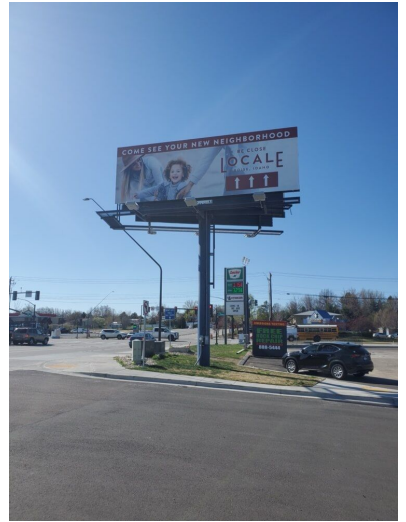

canyon
Outdoor Media

SIGN #

02R

(208) 938-8880

BILLBOARDS MAKE A

BIG IMPRESSION!

**OUTDOOR ADVERTISING BILLBOARDS
IN BOISE, MERIDIAN, NAMPA,
FRUITLAND & PAYETTE, IDAHO**

This sign reads to the "coming home traffic flow" as commuters exit the 184 freeway. Cole Rd is the main artery feeding the southeast Boise neighborhoods.

COLE RD & VICTORY RD, BOISE ID

SIGN #: 02R

ILLUMINATED: YES

WEEKLY IMPRESSIONS: 60,751

SIZE: 10' X 30'

SIGN FACING: **NORTH / RIGHT**

LAT/LONG: 43.576072, -116.274372

**INTERESTED IN OUR SERVICES?
WE'RE HERE TO HELP!**