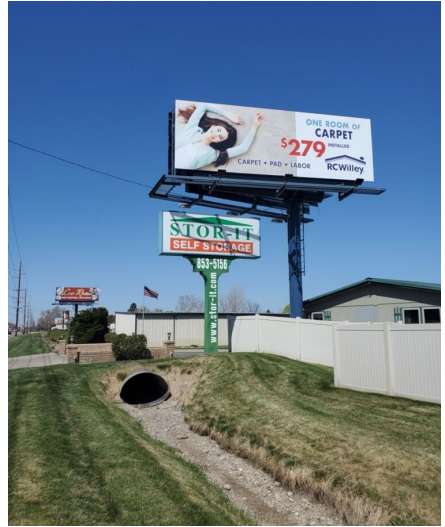

SIGN #
22R

BILLBOARDS MAKE A

BIG IMPRESSION!

**OUTDOOR ADVERTISING BILLBOARDS
IN BOISE, MERIDIAN, NAMPA,
FRUITLAND & PAYETTE, IDAHO**

Great read on a major east/west artery with heavy commuter traffic heading "home" towards Eagle, ID from downtown Boise.

7800 W STATE, BOISE ID

SIGN #: 22R

ILLUMINATED: YES

WEEKLY IMPRESSIONS: 127,112

SIZE: 10' X 30'

SIGN FACING: EAST / RIGHT

LAT/LONG: 43.67298, -116.28778

**INTERESTED IN OUR SERVICES?
WE'RE HERE TO HELP!**