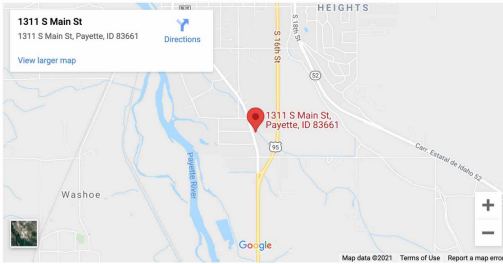

SIGN #

21R

BILLBOARDS MAKE A

BIG IMPRESSION!

**OUTDOOR ADVERTISING BILLBOARDS
IN BOISE, MERIDIAN, NAMPA,
FRUITLAND & PAYETTE, IDAHO**

Excellent right-hand read on the main North-South artery reading to traffic going into downtown Payette. Commercial, Industrial & Residential traffic.

1113 S MAIN ST, PAYETTE, ID

SIGN #: 21R

ILLUMINATED: YES

WEEKLY IMPRESSIONS: 38,975

SIZE: 10' X 30'

SIGN FACING: **SOUTH / RIGHT**

LAT/LONG: 44.059729,-116.926178

**INTERESTED IN OUR SERVICES?
WE'RE HERE TO HELP!**