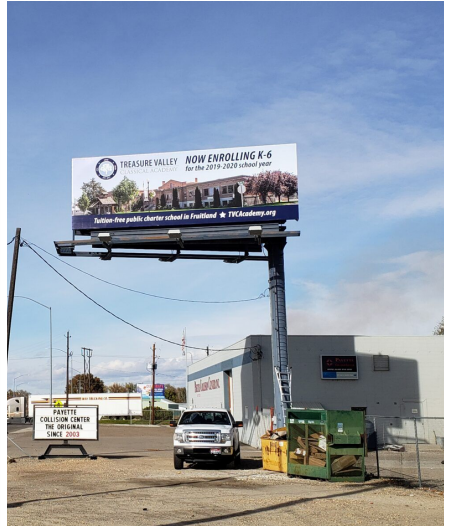

SIGN #

21R

BILLBOARDS MAKE A

BIG IMPRESSION!

**OUTDOOR ADVERTISING BILLBOARDS
IN BOISE, MERIDIAN, NAMPA,
FRUITLAND & PAYETTE, IDAHO**

Excellent right-hand read on the main North-South artery reading to traffic going into downtown Payette. Commercial, Industrial & Residential traffic.

1113 S MAIN ST, PAYETTE, ID

SIGN #: 21R

ILLUMINATED: YES

WEEKLY IMPRESSIONS: 38,975

SIZE: 10' X 30'

SIGN FACING: **SOUTH / RIGHT**

LAT/LONG: 44.059729,-116.926178

**INTERESTED IN OUR SERVICES?
WE'RE HERE TO HELP!**