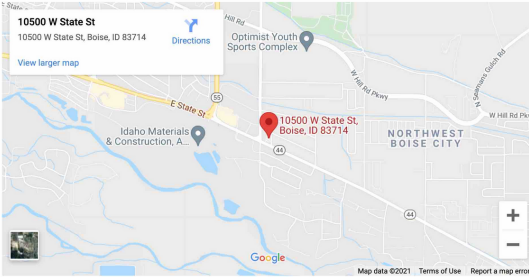

SIGN #
01R

BILLBOARDS MAKE A
BIG IMPRESSION!

OUTDOOR ADVERTISING BILLBOARDS
IN BOISE, MERIDIAN, NAMPA,
FRUITLAND & PAYETTE, IDAHO

Major East-West commuter route, this sign reads to the traffic coming from HWY 55 and the city of Eagle heading towards Boise. Heavy commuter, retail and commercial traffic.

10500 W STATE ST, BOISE, ID

SIGN #: 01R BOISE

SIGN TYPE: DIGITAL

WEEKLY IMPRESSIONS: 122,358 PER SPOT

SIZE: 10' X 30'

SIGN FACING: EAST / RIGHT

LAT/LONG: 43.682256,-116.31300

**INTERESTED IN OUR SERVICES?
WE'RE HERE TO HELP!**