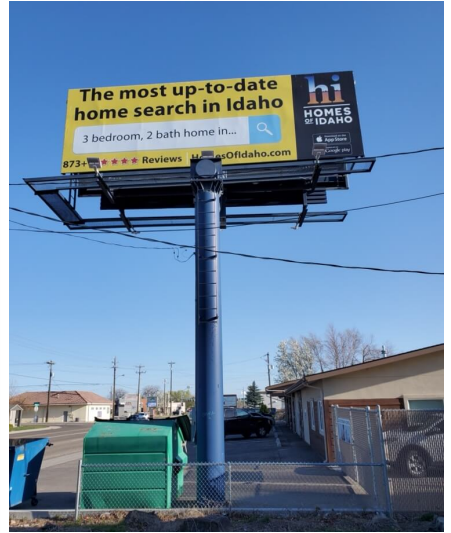

SIGN #
13R

BILLBOARDS MAKE A

BIG IMPRESSION!

**OUTDOOR ADVERTISING BILLBOARDS
IN BOISE, MERIDIAN, NAMPA,
FRUITLAND & PAYETTE, IDAHO**

This sign reads to the "heading to work" traffic flow as commuters leave the south Nampa bedroom communities to get to the Caldwell-Nampa Blvd and I84.

1420 N MIDLAND RD, NAMPA, ID

SIGN #: 13R

ILLUMINATED: YES

WEEKLY IMPRESSIONS: 64,108

SIZE: 10' X 30'

SIGN FACING: SOUTH / RIGHT

LAT/LONG: 43.59725, -116.593

INTERESTED IN OUR SERVICES? WE'RE HERE TO HELP!