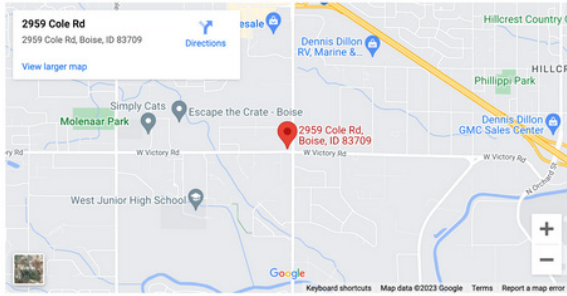

02L
SIGN #

**BILLBOARDS MAKE A
BIG IMPRESSION!**

**OUTDOOR ADVERTISING BILLBOARDS
IN BOISE, MERIDIAN, NAMPA,
FRUITLAND & PAYETTE, IDAHO**

Major East-West commuter route, this sign reads to the traffic coming from HWY 55 and the city of Eagle heading towards Boise. Heavy commuter, retail and commercial traffic.

COLE RD & VICTORY RD, BOISE ID

SIGN #: 02L

SIZE: 10' X 30'

SIGN TYPE: DIGITAL

SIGN FACING: SOUTH / LEFT

WEEKLY IMPRESSIONS: 109,827 PER SPOT

LAT/LONG: 43.576050, -116.274205

**INTERESTED IN OUR
SERVICES? WE'RE HERE TO
HELP!**