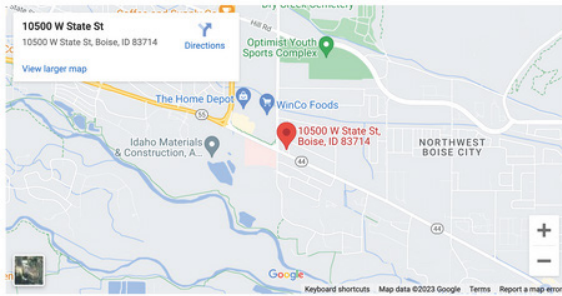

SIGN #

01L

**BILLBOARDS MAKE A
BIG IMPRESSION!**

**OUTDOOR ADVERTISING BILLBOARDS
IN BOISE, MERIDIAN, NAMPA,
FRUITLAND & PAYETTE, IDAHO**

Major East-West commuter route, this sign reads to the traffic coming from HWY 55 and the city of Eagle heading towards Boise. Heavy commuter, retail and commercial traffic.

10500 W. STATE ST, BOISE, ID

SIGN #: 01L BOISE	SIZE: 10' X 30'
SIGN TYPE: DIGITAL	SIGN FACING: WEST / LEFT
WEEKLY IMPRESSIONS: 151,051 PER SPOT	LAT/LONG: 43.682256,-116.31300

**INTERESTED IN OUR
SERVICES? WE'RE HERE TO
HELP!**