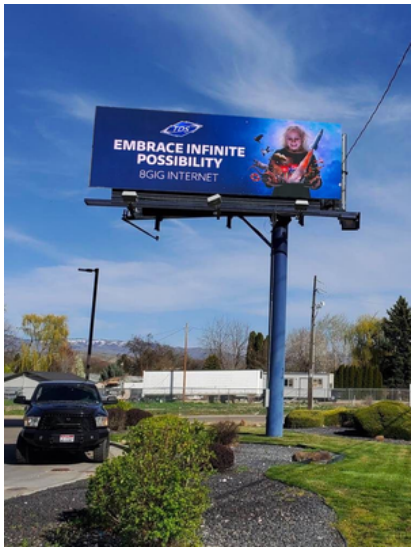

**SIGN #**  
**01L**

**BILLBOARDS MAKE A**  
**BIG IMPRESSION!**

**OUTDOOR ADVERTISING BILLBOARDS**  
**IN BOISE, MERIDIAN, NAMPA,**  
**FRUITLAND & PAYETTE, IDAHO**

Major East-West commuter route, this sign reads to the traffic coming from HWY 55 and the city of Eagle heading towards Boise. Heavy commuter, retail and commercial traffic.

**10500 W. STATE ST, BOISE, ID**

<b>SIGN #:</b> 01L BOISE	<b>SIZE:</b> 10' X 30'
<b>SIGN TYPE:</b> DIGITAL	<b>SIGN FACING:</b> WEST / LEFT
<b>WEEKLY IMPRESSIONS:</b> 151,051 PER SPOT	<b>LAT/LONG:</b> 43.682256,-116.31300