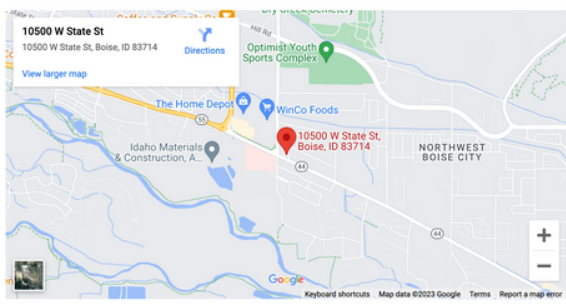

**SIGN #**  
**01L**

**BILLBOARDS MAKE A**  
**BIG IMPRESSION!**

**OUTDOOR ADVERTISING BILLBOARDS**  
**IN BOISE, MERIDIAN, NAMPA,**  
**FRUITLAND & PAYETTE, IDAHO**

Major East-West commuter route, this sign reads to the traffic coming from HWY 55 and the city of Eagle heading towards Boise. Heavy commuter, retail and commercial traffic.

**10500 W. STATE ST, BOISE, ID**

<b>SIGN #:</b> 01L BOISE	<b>SIZE:</b> 10' X 30'
<b>SIGN TYPE:</b> DIGITAL	<b>SIGN FACING:</b> WEST / LEFT
<b>WEEKLY IMPRESSIONS:</b> 151,051 PER SPOT	<b>LAT/LONG:</b> 43.682256,-116.31300