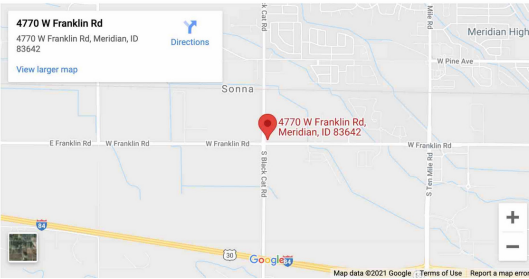

**BILLBOARDS MAKE A
BIG IMPRESSION!**

04R
SIGN #

**OUTDOOR ADVERTISING BILLBOARDS
IN BOISE, MERIDIAN, NAMPA,
FRUITLAND & PAYETTE, IDAHO**

Situated as you approach the intersection of Franklin Rd & Black Cat Rd, this sign reads to the "going home" traffic pattern on this secondary east west artery. Primarily residential and commercial traffic.

FRANKLIN RD & BLACK CAT RD, MERIDIAN, ID

SIGN #: 04R

SIZE: 10' X 30'

ILLUMINATED: YES

SIGN FACING: EAST / RIGHT

WEEKLY IMPRESSIONS: 68,732

LAT/LONG: 43.604917, -116.453183

**INTERESTED IN OUR SERVICES?
WE'RE HERE TO HELP!**