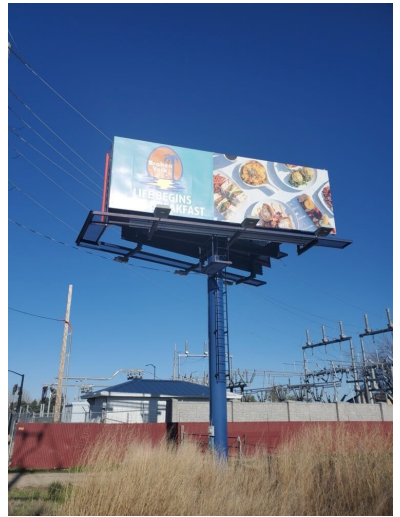

**BILLBOARDS MAKE A
BIG IMPRESSION!**

04R
SIGN #

**OUTDOOR ADVERTISING BILLBOARDS
IN BOISE, MERIDIAN, NAMPA,
FRUITLAND & PAYETTE, IDAHO**

Situated as you approach the intersection of Franklin Rd & Black Cat Rd, this sign reads to the "going home" traffic pattern on this secondary east west artery. Primarily residential and commercial traffic.

FRANKLIN RD & BLACK CAT RD, MERIDIAN, ID

SIGN #: 04R

SIZE: 10' X 30'

ILLUMINATED: YES

SIGN FACING: EAST / RIGHT

WEEKLY IMPRESSIONS: 68,732

LAT/LONG: 43.604917, -116.453183

**INTERESTED IN OUR SERVICES?
WE'RE HERE TO HELP!**